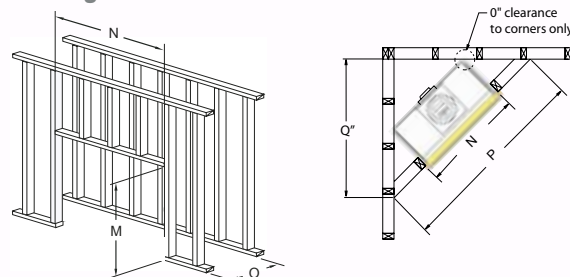

framing dimensions

L38DF

- 26,000 BTU/H on Natural Gas & Propane
- 34 3/4" X 17 1/2" Glass Door Size

L42DF

- 32,000 BTU/H on Natural Gas & Propane
- 39" X 18 1/2" Glass Door Size

L52DF

- 40,000 BTU/H on Natural Gas & Propane
- 46 1/2" X 19 1/2" Glass Door Size

Consult the owner's manual for complete installation instructions and proper clearances to combustible surfaces prior to installing fireplace.

Warranty: The manufacturer warrants this fireplace to be free from defects in materials and workmanship at the time of manufacture. There is a limited 10 year warranty on the firebox; 5 year limited warranty on the burner and 1 year limited warranty on the pilot burner assembly and fan motors (if included). The valve carries a limited 1 year warranty unless otherwise specified in the installation manual. Glass, plated/painted finishes and refractory lining are exempt.

All specifications, framing dimensions, product designs, materials and colors are subject to change without notice. The actual flame pattern and color may vary slightly from the illustrations. Diagrams and illustrations are not to scale.

MONTIGO DELRAY CORP.

Part# XB0180 - 042109 • Printed in Canada