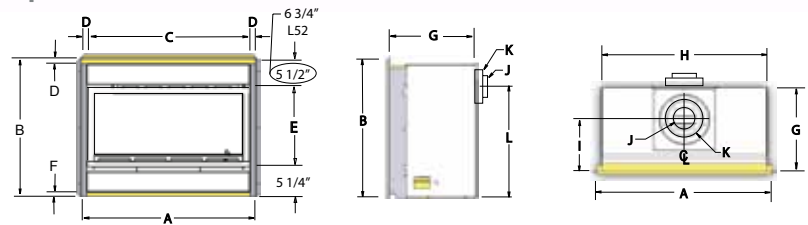

fireplace dimensions